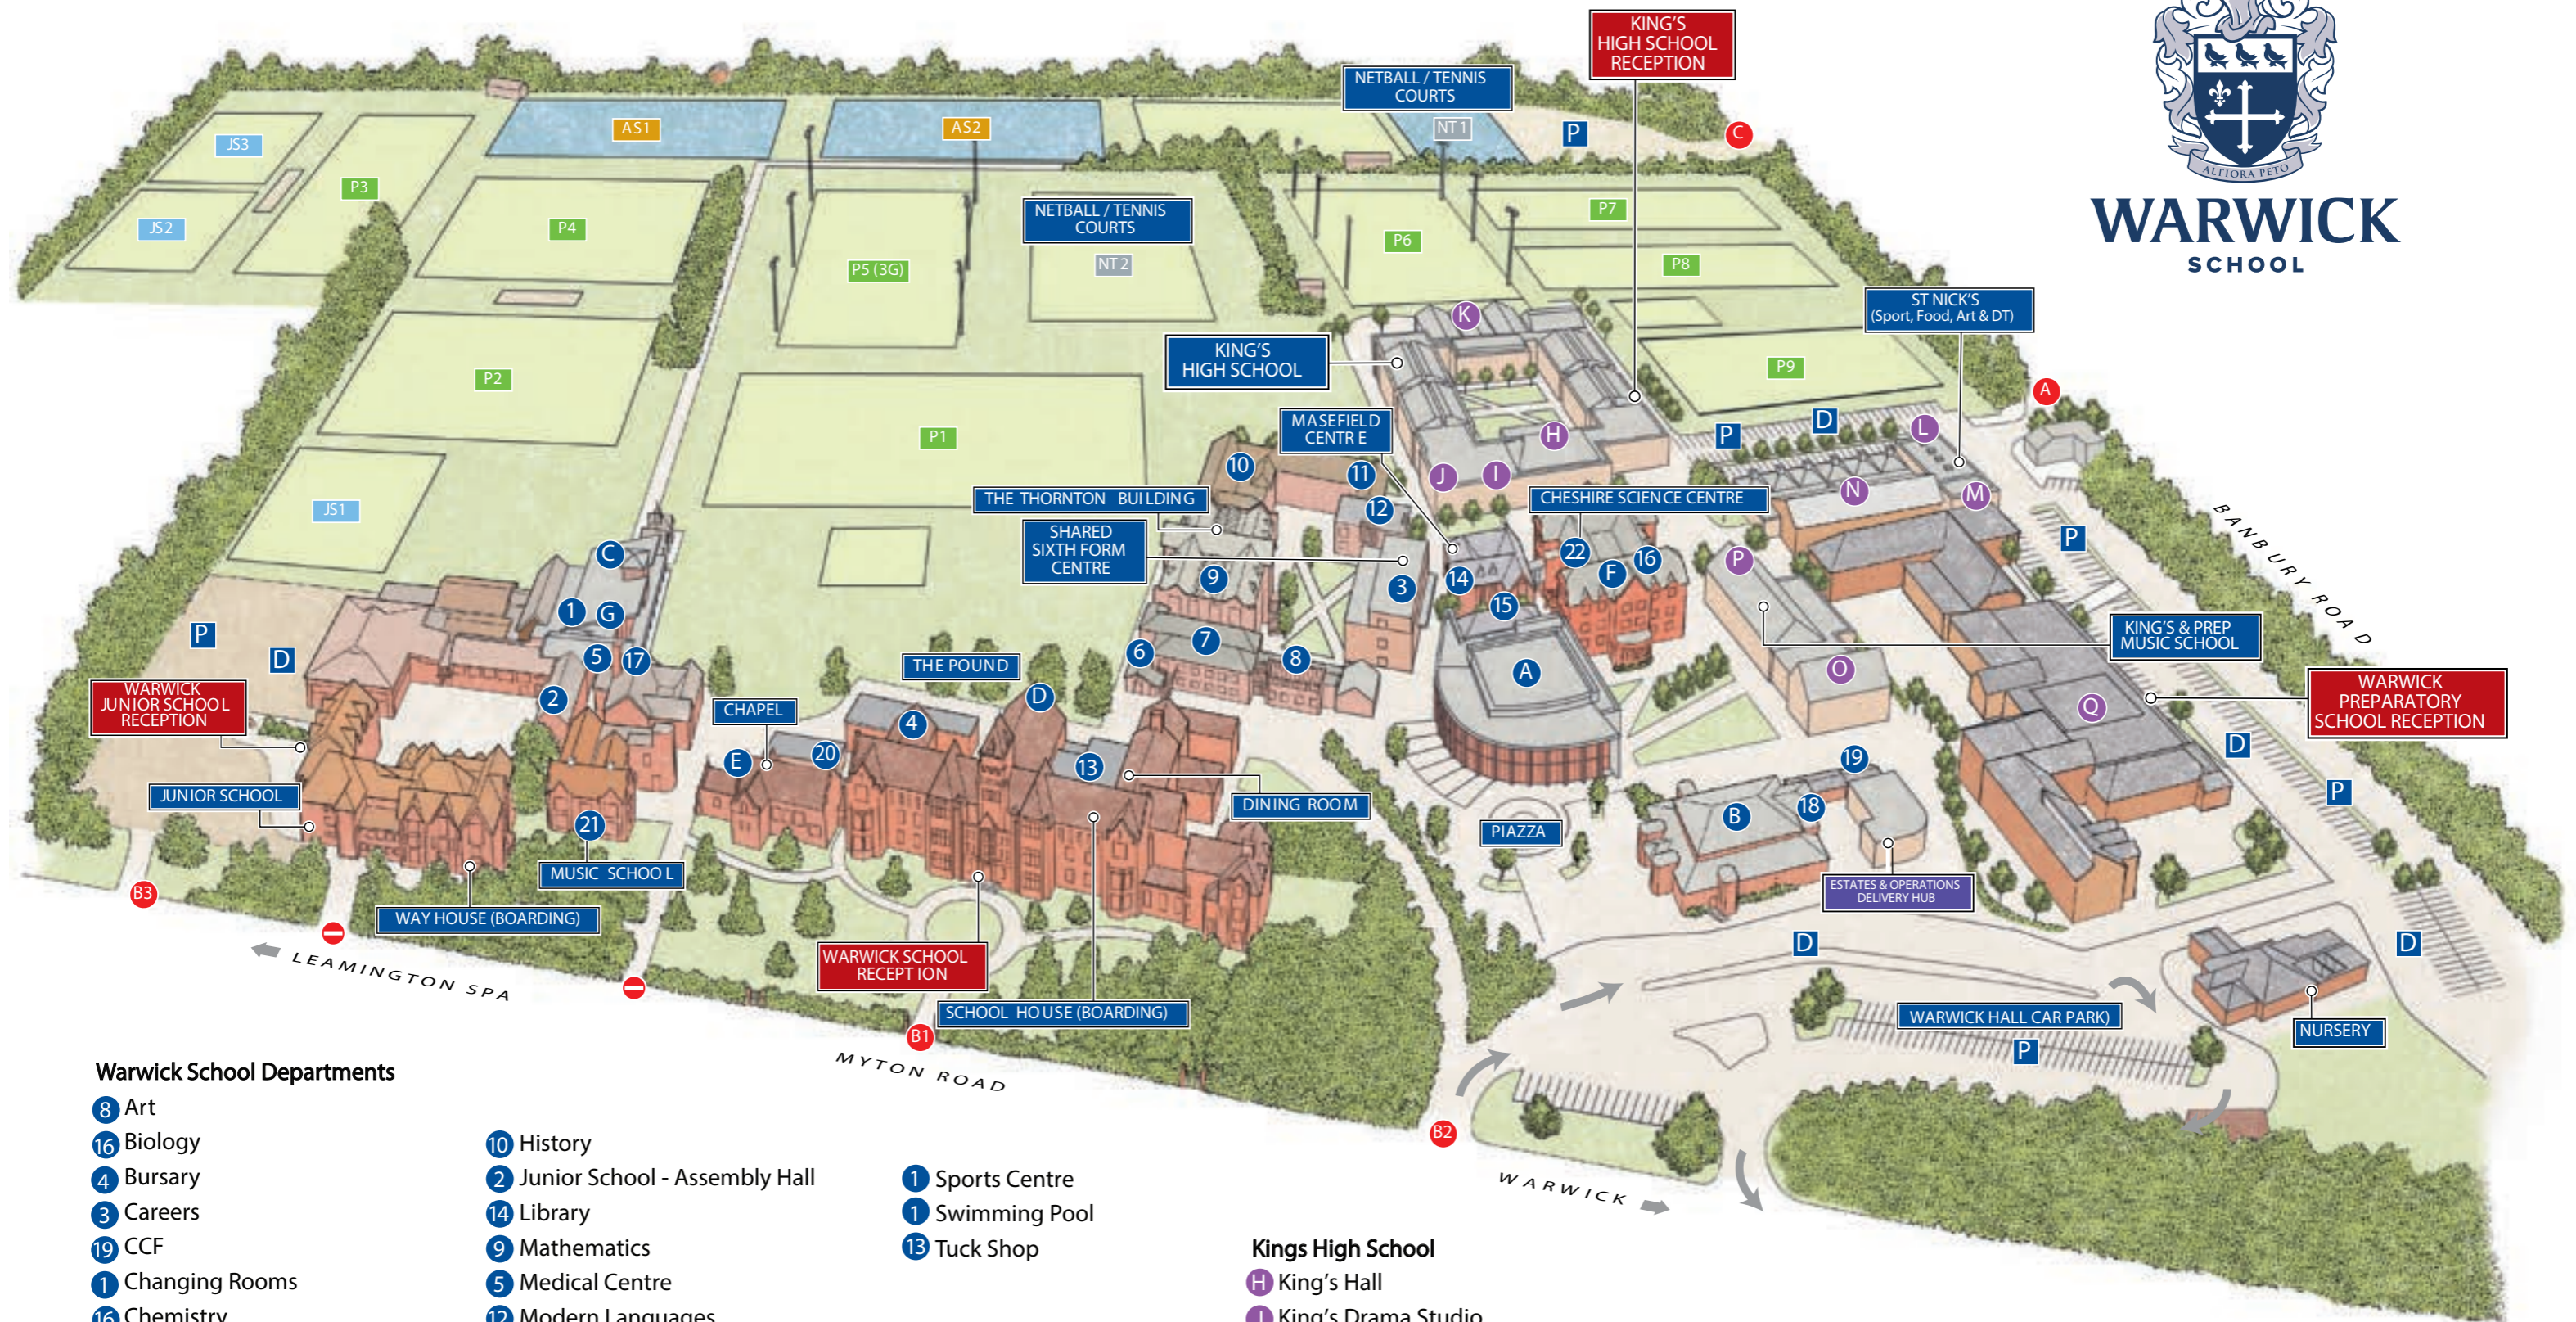

**WARWICK**  
SCHOOL

**Warwick School Departments**

- 8 Art
- 16 Biology
- 4 Bursary
- 3 Careers
- 19 CCF
- 1 Changing Rooms
- 16 Chemistry
- 7 Classics
- 14 Computing
- 20 Curriculum Support
- 6 Design Technology
- 15 Drama
- 11 Economics and Business
- 9 English
- 10 Geography
- 10 History
- 2 Junior School - Assembly Hall
- 14 Library
- 9 Mathematics
- 5 Medical Centre
- 12 Modern Languages
- 21 Music
- 16 Physics
- 16 Psychology
- 7 Religion & Philosophy
- 18 Rifle Range
- 17 School Shop
- 22 Sciences

- 1 Sports Centre
- 1 Swimming Pool
- 13 Tuck Shop
- A Warwick Hall
- B Bridge House Theatre
- C Halse Sports Pavilion
- D Pyne Room
- E Chapel
- F Science Lecture Theatre
- G Warwick Sports Centre & Swimming Pool

**Entrances**

- A Banbury Road Entrance
- B1 Warwick School Reception Entrance
- B2 Myton Road Entrance
- B3 Myton Road Warwick Junior School Entrance
- C Gallows Hill Entrance

**Sports Pitches**

- JS1-3 Junior School Pitches
- AS1-2 Astroturf Pitches
- P1-9 Rugby Pitches
- TN1-2 Netball / Tennis Courts

**Parking** P Visitors' Parking D Drop Off Point / Collection Point